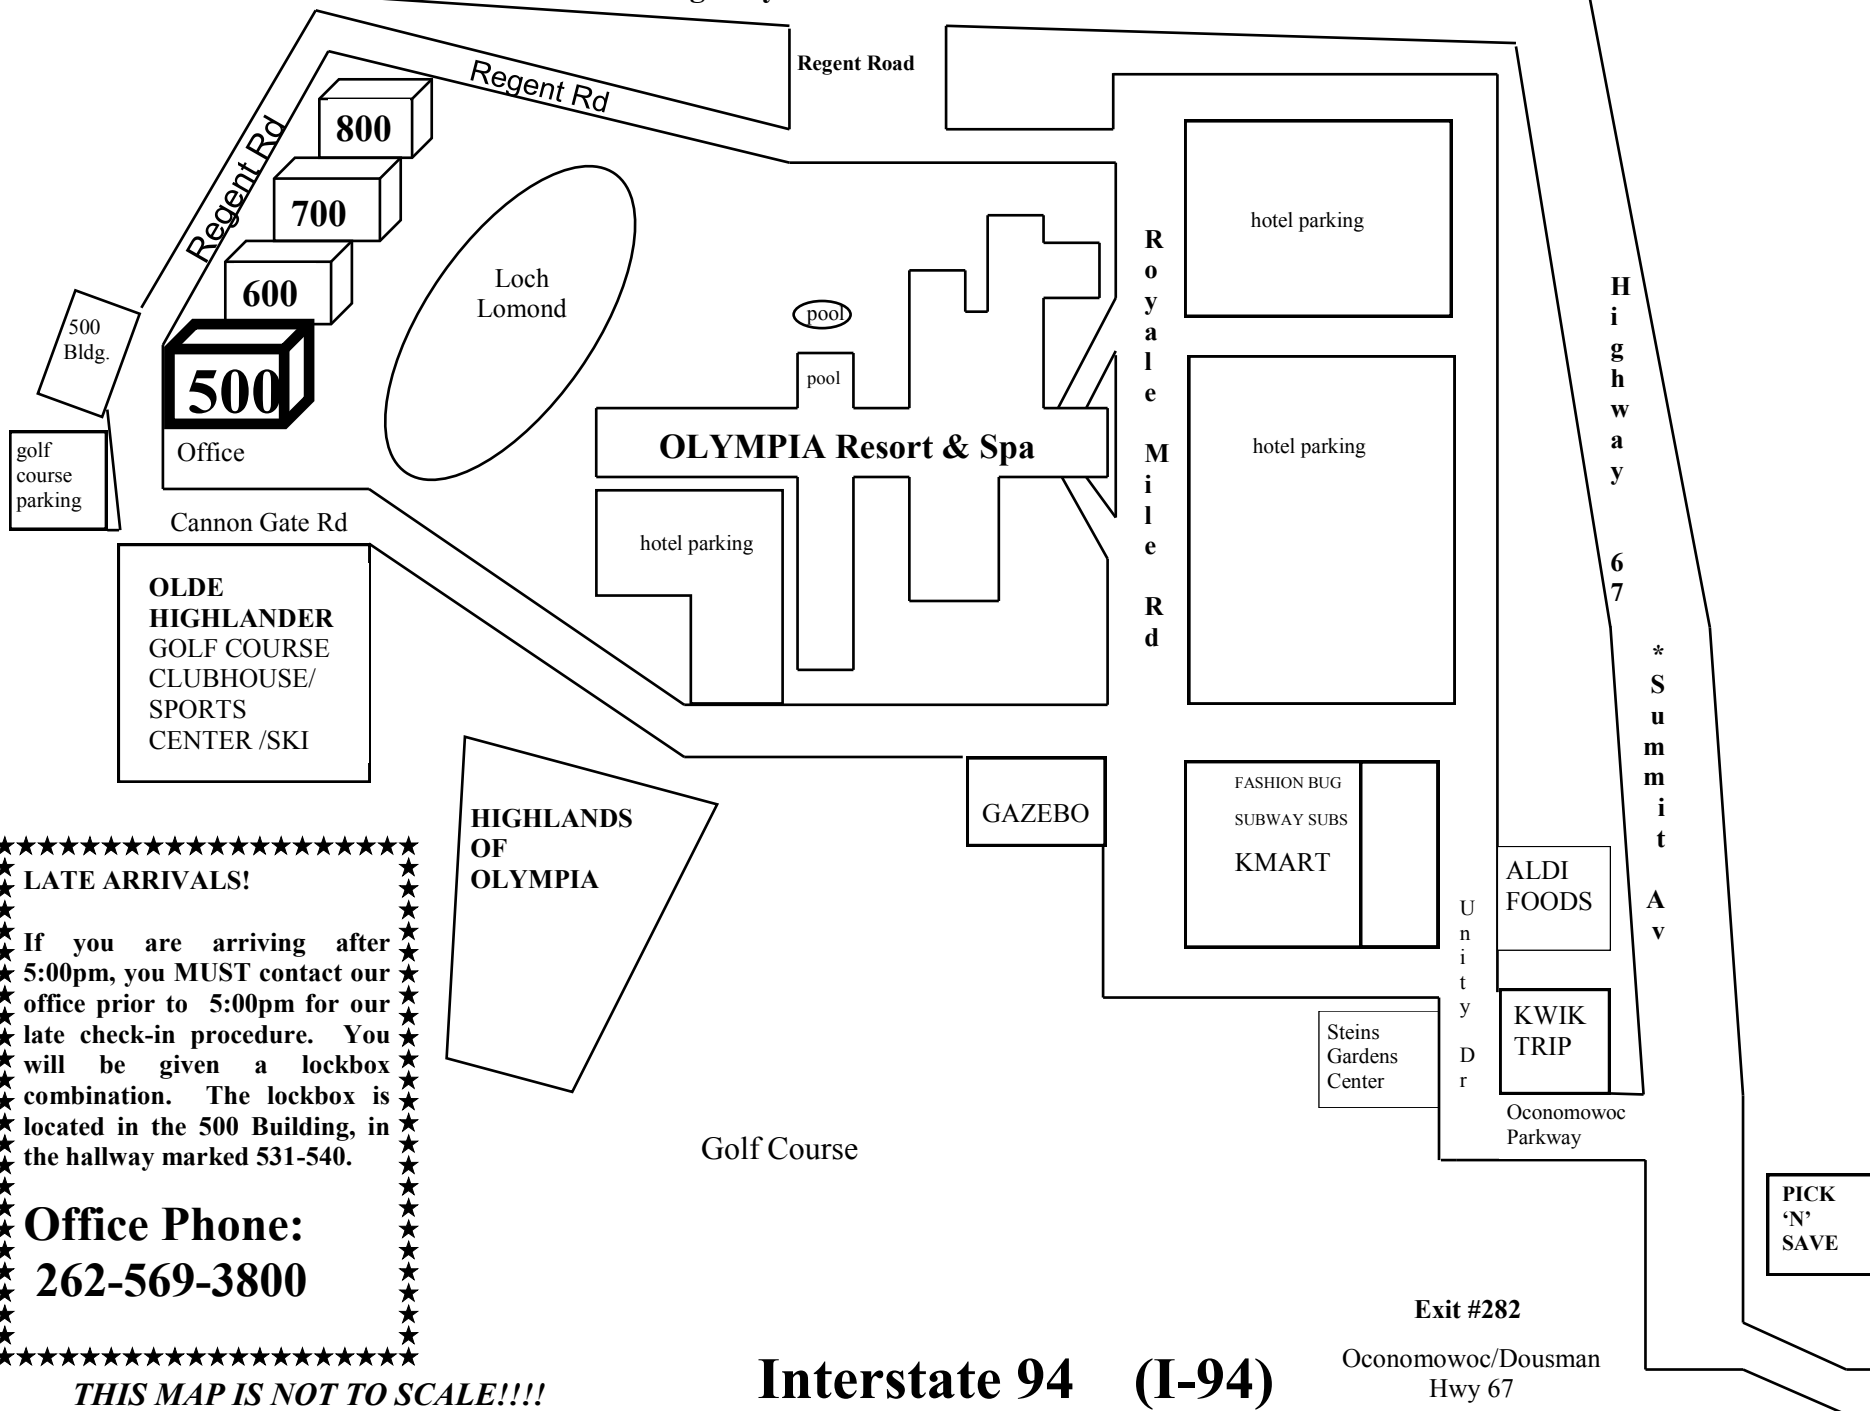

<< TO DOWNTOWN OCONOMOWOC

Highway 67 * Summit Avenue

 ★ **LATE ARRIVALS!** ★
 ★ If you are arriving after ★
 ★ 5:00pm, you MUST contact our ★
 ★ office prior to 5:00pm for our ★
 ★ late check-in procedure. You ★
 ★ will be given a lockbox ★
 ★ combination. The lockbox is ★
 ★ located in the 500 Building, in ★
 ★ the hallway marked 531-540. ★
 ★ **Office Phone:** ★
 ★ **262-569-3800** ★
 ★ *****

THIS MAP IS NOT TO SCALE!!!!

Interstate 94 (I-94)

Oconomowoc/Dousman Hwy 67