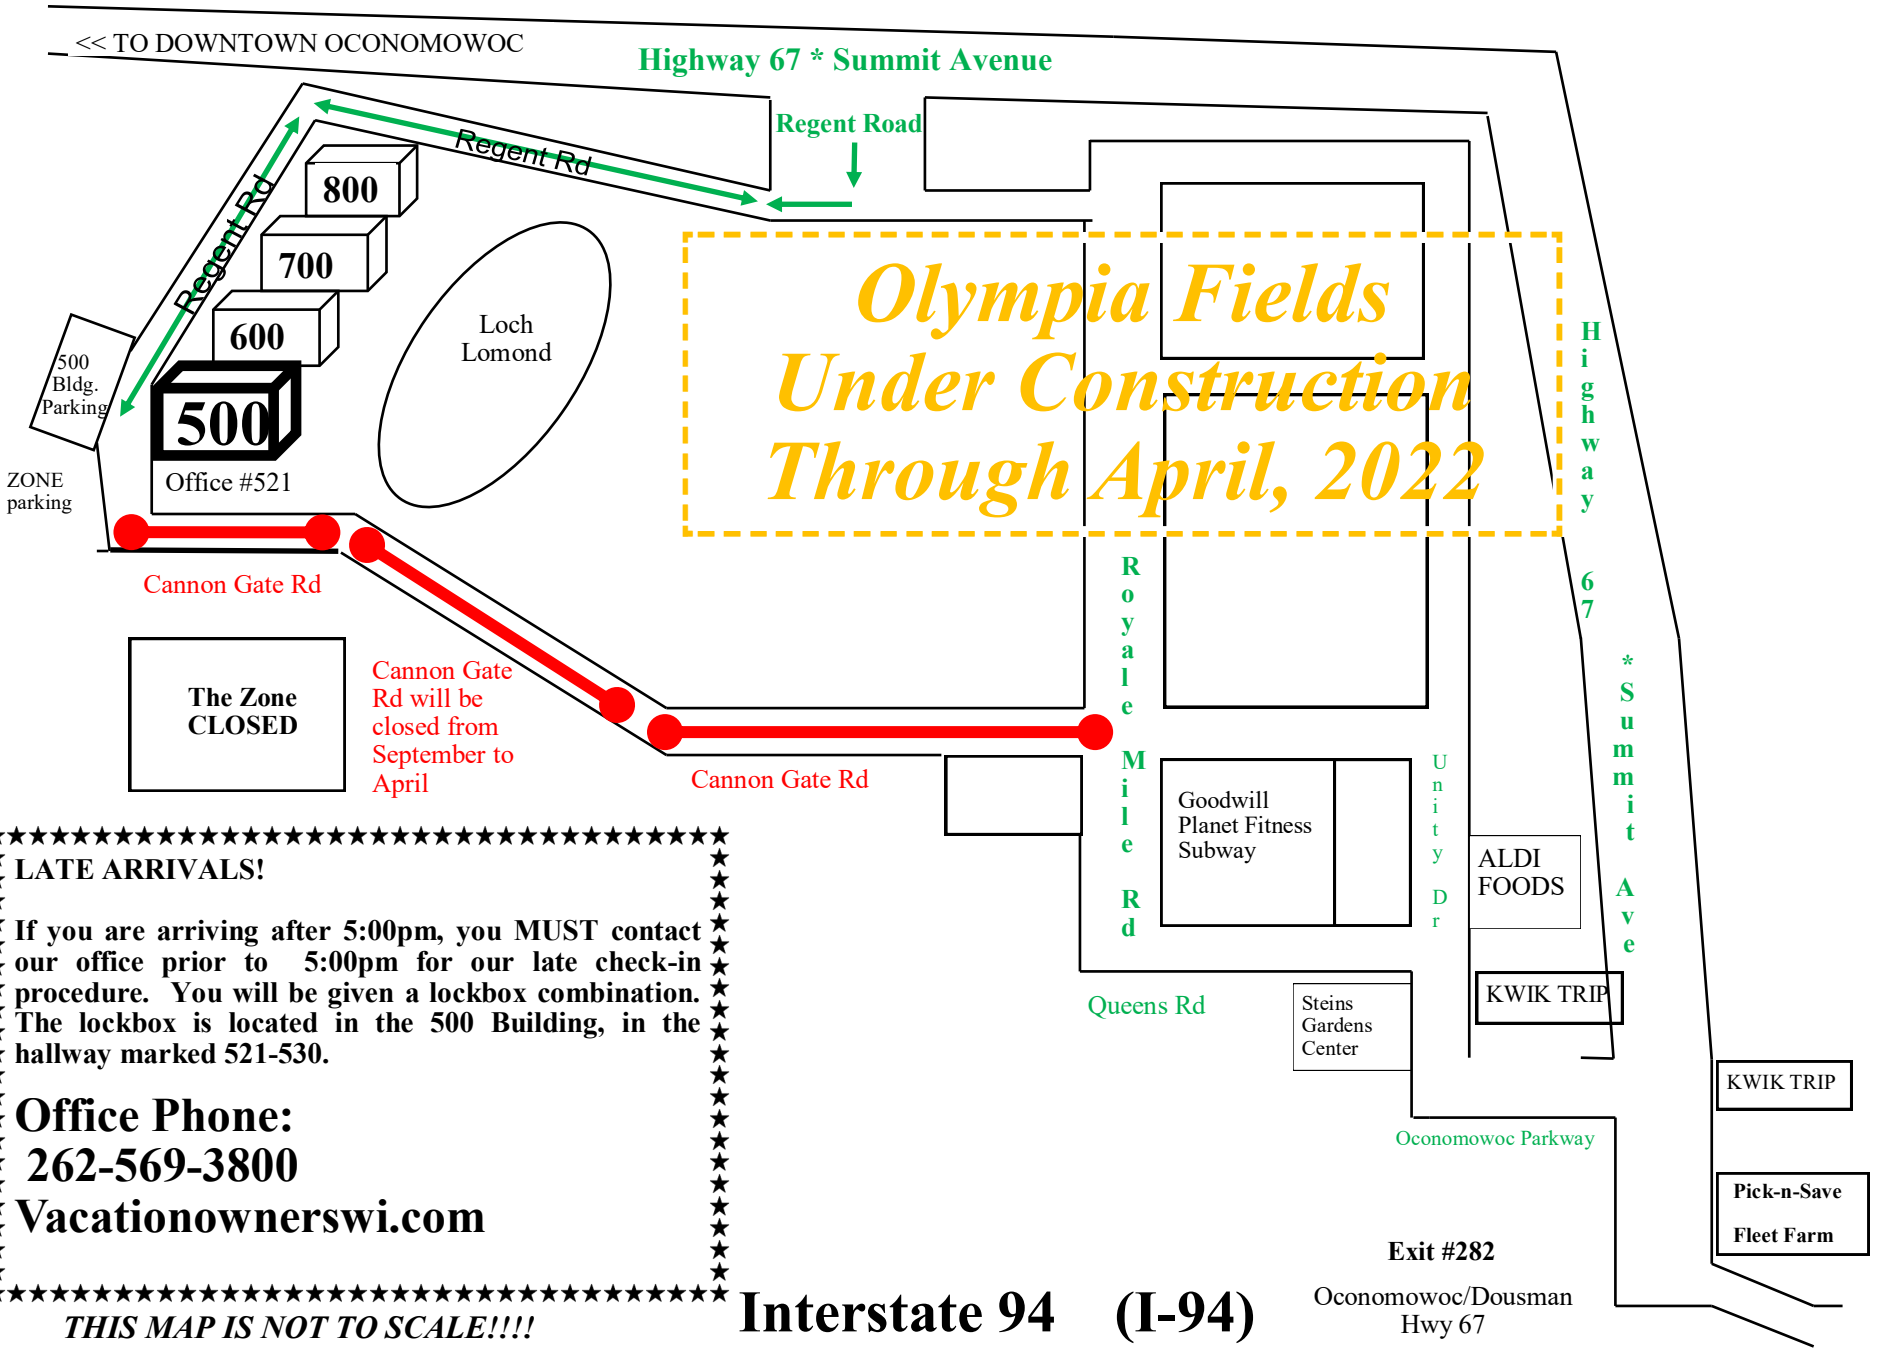

 ★ **LATE ARRIVALS!**
 ★ If you are arriving after 5:00pm, you **MUST** contact
 ★ our office prior to 5:00pm for our late check-in
 ★ procedure. You will be given a lockbox combination.
 ★ The lockbox is located in the 500 Building, in the
 ★ hallway marked 521-530.
 ★
 ★ **Office Phone:**
 ★ **262-569-3800**
 ★ **Vacationownerswi.com**
 ★
 ★*****

THIS MAP IS NOT TO SCALE!!!!

Interstate 94 (I-94)

Exit #282
 Oconomowoc/Dousman
 Hwy 67

*Olympia Fields
Under Construction
Through April, 2022*

**The Zone
CLOSED**

Cannon Gate Rd will be closed from September to April

 ★ **LATE ARRIVALS!**
 ★ If you are arriving after 5:00pm, you **MUST** contact
 ★ our office prior to 5:00pm for our late check-in
 ★ procedure. You will be given a lockbox combination.
 ★ The lockbox is located in the 500 Building, in the
 ★ hallway marked 521-530.
 ★ **Office Phone:**
 ★ **262-569-3800**
 ★ **Vacationownerswi.com**
 ★
 ★ **THIS MAP IS NOT TO SCALE!!!!**
 ★*****

Interstate 94 (I-94)

Exit #282
Oconomowoc/Dousman Hwy 67